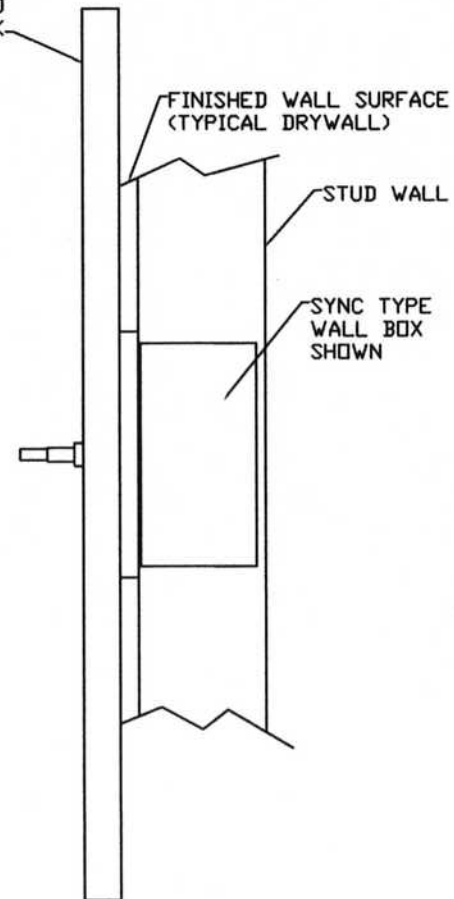

SURFACE MOUNTED
EXECUTIVE CLOCK

Ø24.5000

EB-326 DIAL
EB-405 HANDS

Elderhorst Bells Inc.

875 Gravel Pike

Palm, PA 18070

(215)679-3284 Fax (215)679-3692

TITLE SURFACE MOUNT DIAL EXECUTIVE CLOCK

SCALE DR. BY DRAWING NO.