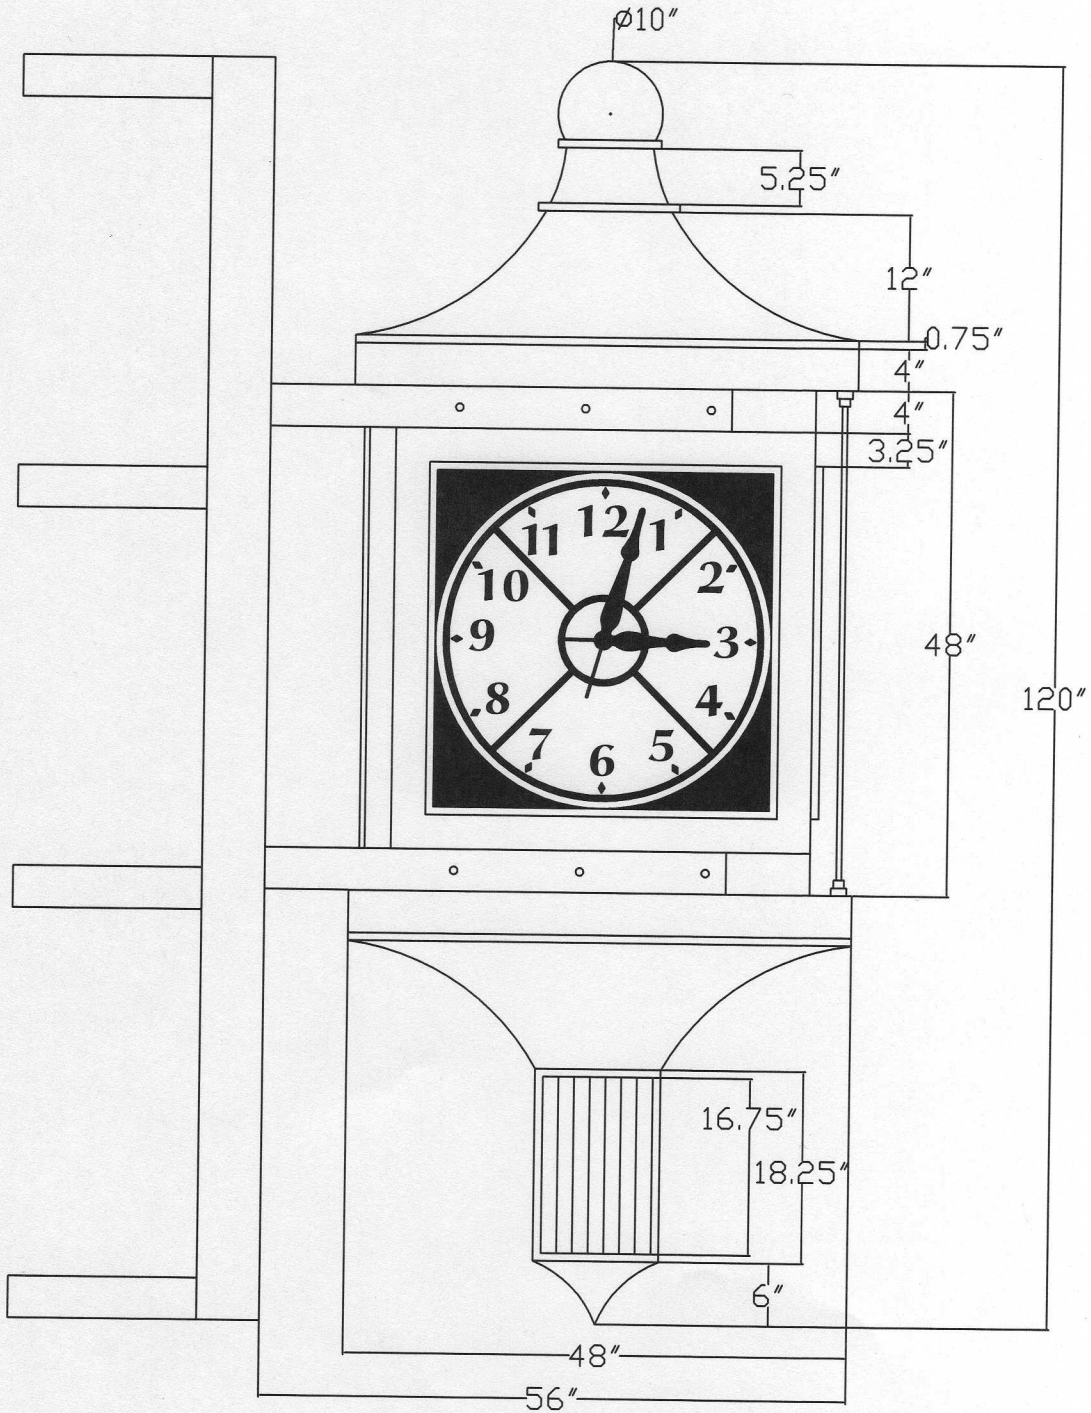

Elderhorst Bells Inc.

875 Gravel Pike

Palm, PA 18070

(215)679-3264 Fax (215)679-3692

TITLE **McCLINTOCK 4S BRACKET 10'**

SCALE DR. BY DRAWING NO.

Elderhorst Bells Inc.

875 Gravel Pike

Palm, PA 18070

(215)679-3264 Fax (215)679-3692

TITLE **McCLINTOCK 4S BRACKET 10'**

SCALE _____ DR. BY _____ DRAWING NO. _____