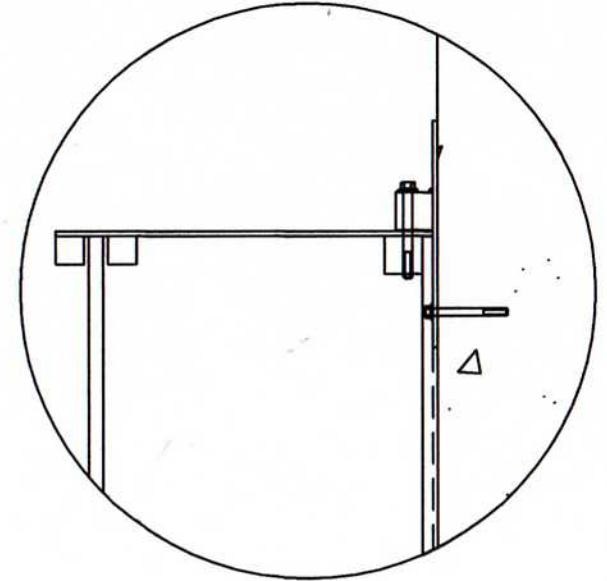

A.1

MOUNTING HARDWARE
DEPENDENT ON APPLICATION
(PROVIDED BY INSTALLER)

A.2

Elderhorst Bells Inc.

875 Gravel Pike

Palm, PA 18070

(215)679-3264 Fax (215)679-3692

TITLE
CANISTER SURFACE MTG, A.1 & A.2

SCALE	DR. BY	DRAWING NO.
		CANSM-MTG