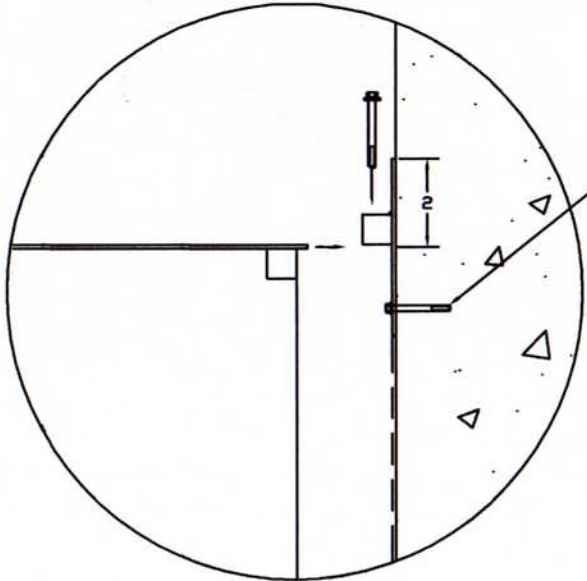

A.1

MOUNTING HARDWARE
DEPENDENT ON APPLICATION
(PROVIDED BY INSTALLER)

A.2

Elderhorst Bells Inc.

875 Gravel Pike

Palm, PA 18070

(215)679-3264 Fax (215)679-3692

TITLE
CANISTER SURFACE MTG, A.1 & A.2

SCALE	DR. BY	DRAWING NO.
		CANSM-MTG